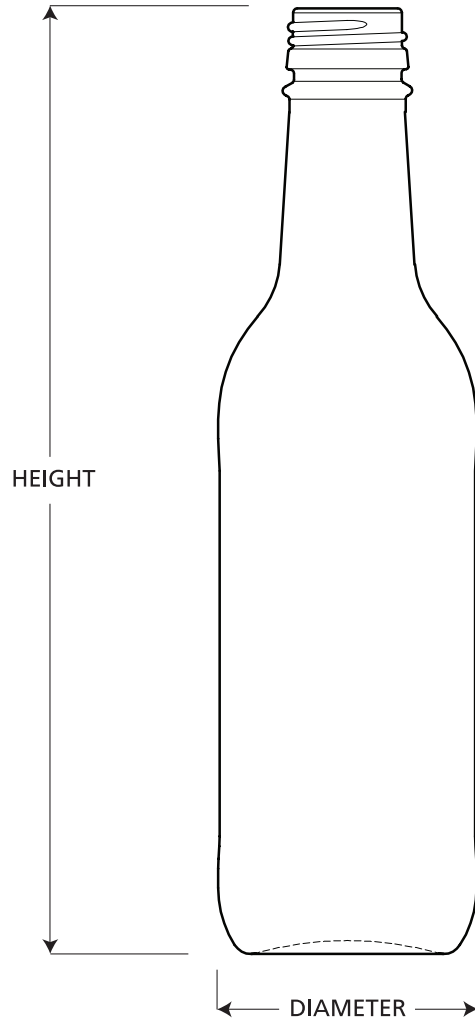

## 330ML BEER OR CIDER GLASS BOTTLE

Product code	BEER330B
Finish	28mm MCA2 + Bead
Capacity	330ml
Brim-full capacity	330ml